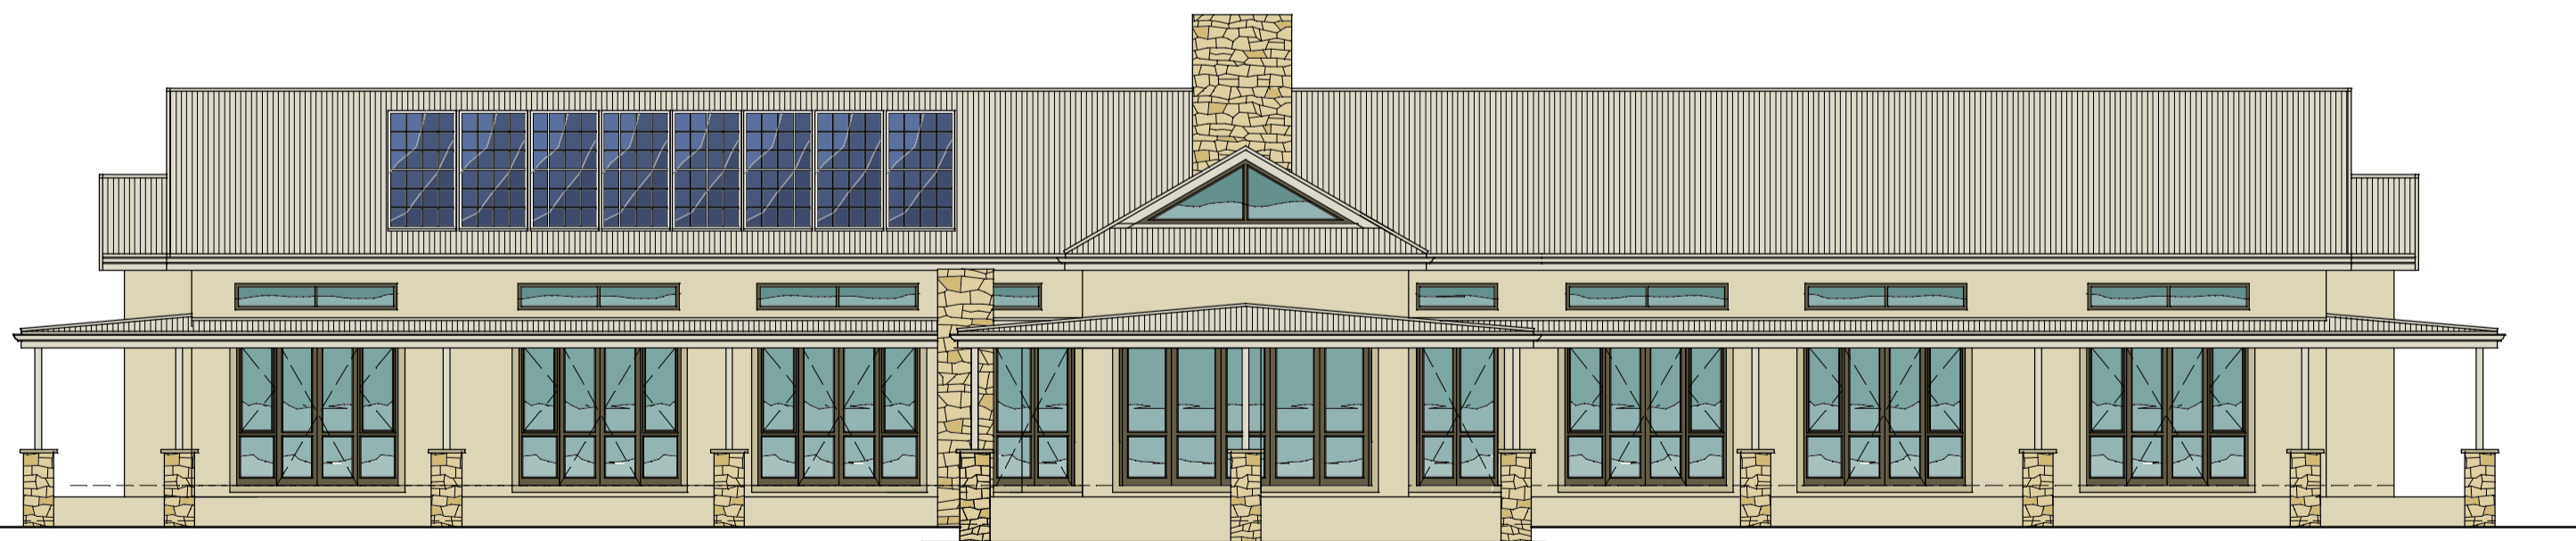

PLAN

SCALE 1:100

House area : 313 m²

Stoop / Patio area : 125 m²

TOTAL 438 m²

STONECREST ESTATE - HOUSE TYPE E
5 BED, STUDY, 4 BATH

WEST ELEVATION

SCALE 1:100

EAST ELEVATION

SCALE 1:100

NORTH ELEVATION

SCALE 1:100