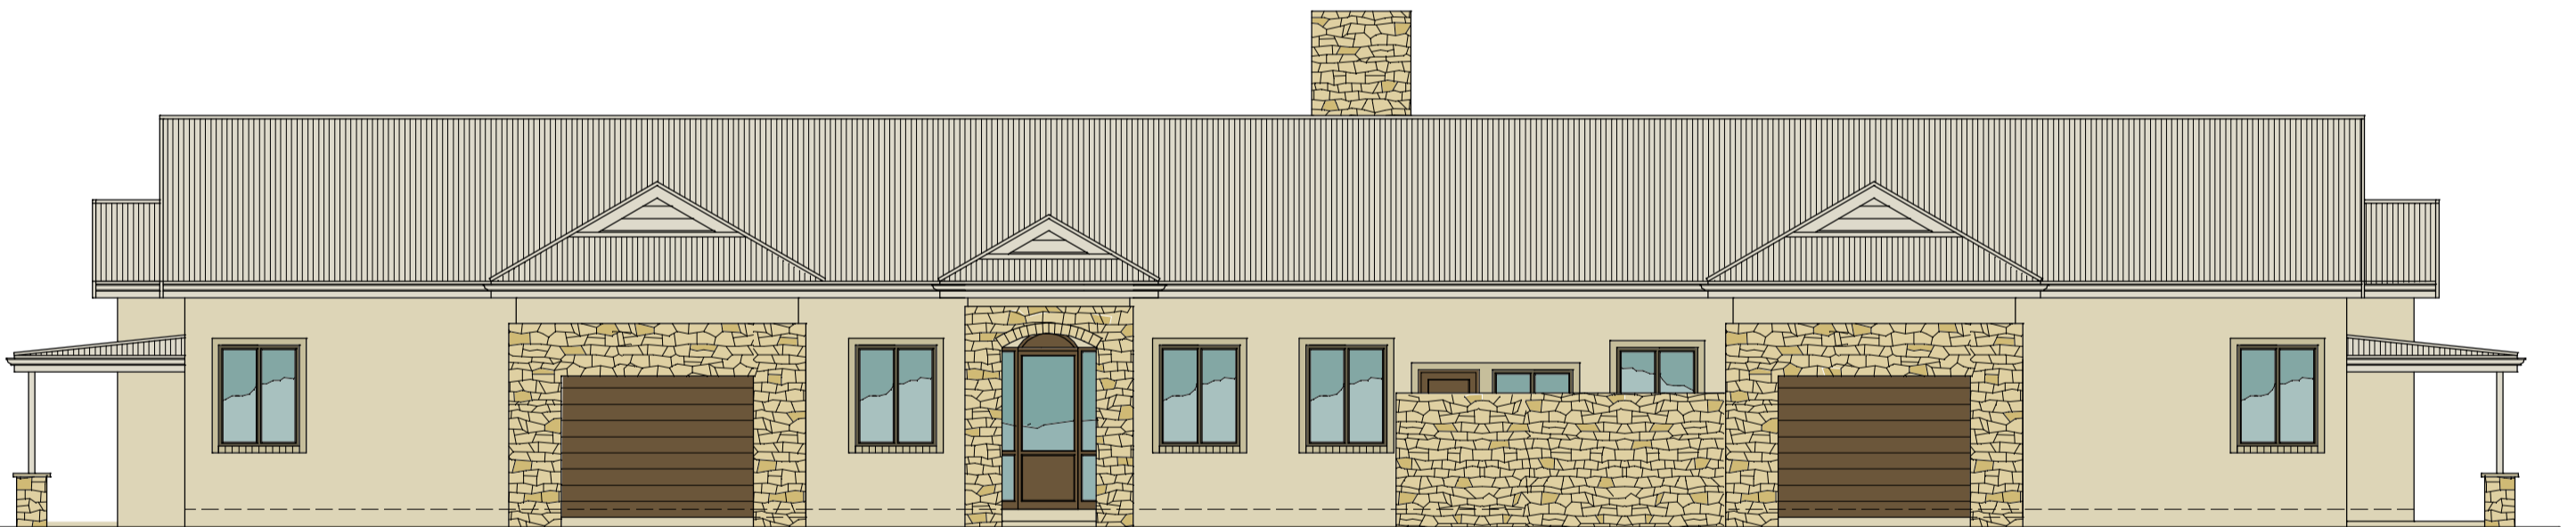

PLAN

SCALE 1:100

House area : 313 m²

Stoop / Patio area : 125 m²

TOTAL 438 m²

STONECREST ESTATE - HOUSE TYPE E
5 BED, STUDY, 4 BATH

WEST ELEVATION

SCALE 1:100

EAST ELEVATION

SCALE 1:100

NORTH ELEVATION

SCALE 1:100