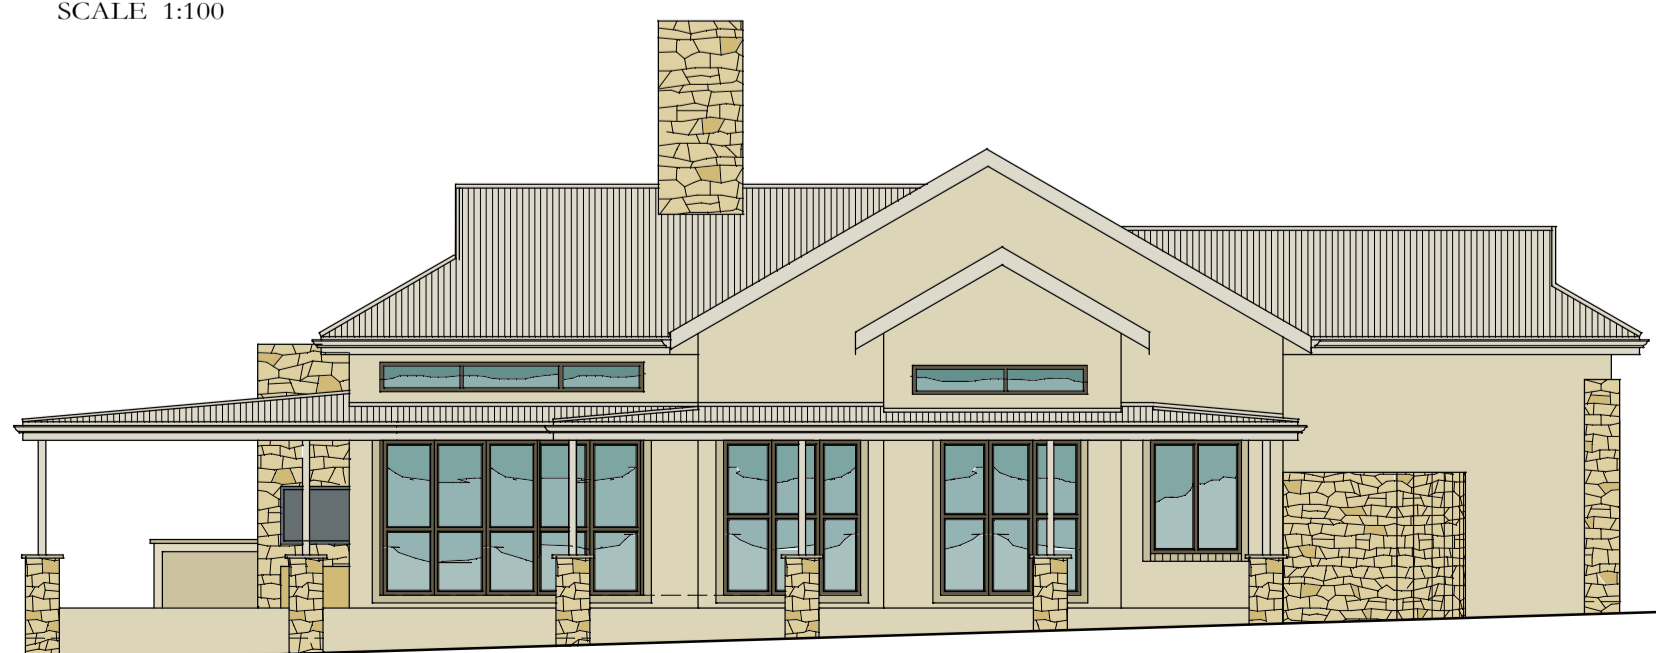

PLAN

SCALE 1:100

House area : 313 m²

Stoop / Patio area : 125 m²

TOTAL 438 m²

STONECREST ESTATE - HOUSE TYPE E
5 BED, STUDY, 4 BATH

WEST ELEVATION

SCALE 1:100

EAST ELEVATION

SCALE 1:100

NORTH ELEVATION

SCALE 1:100